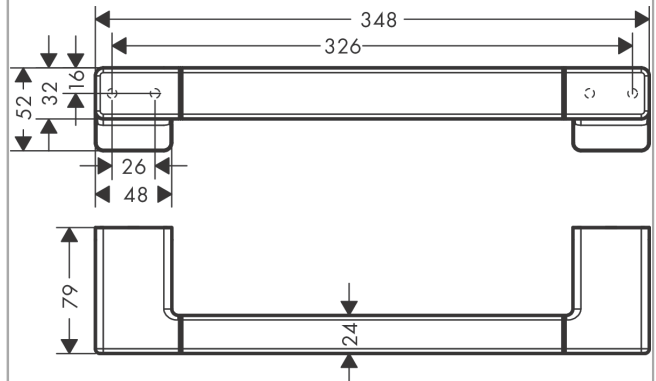

Scale drawing