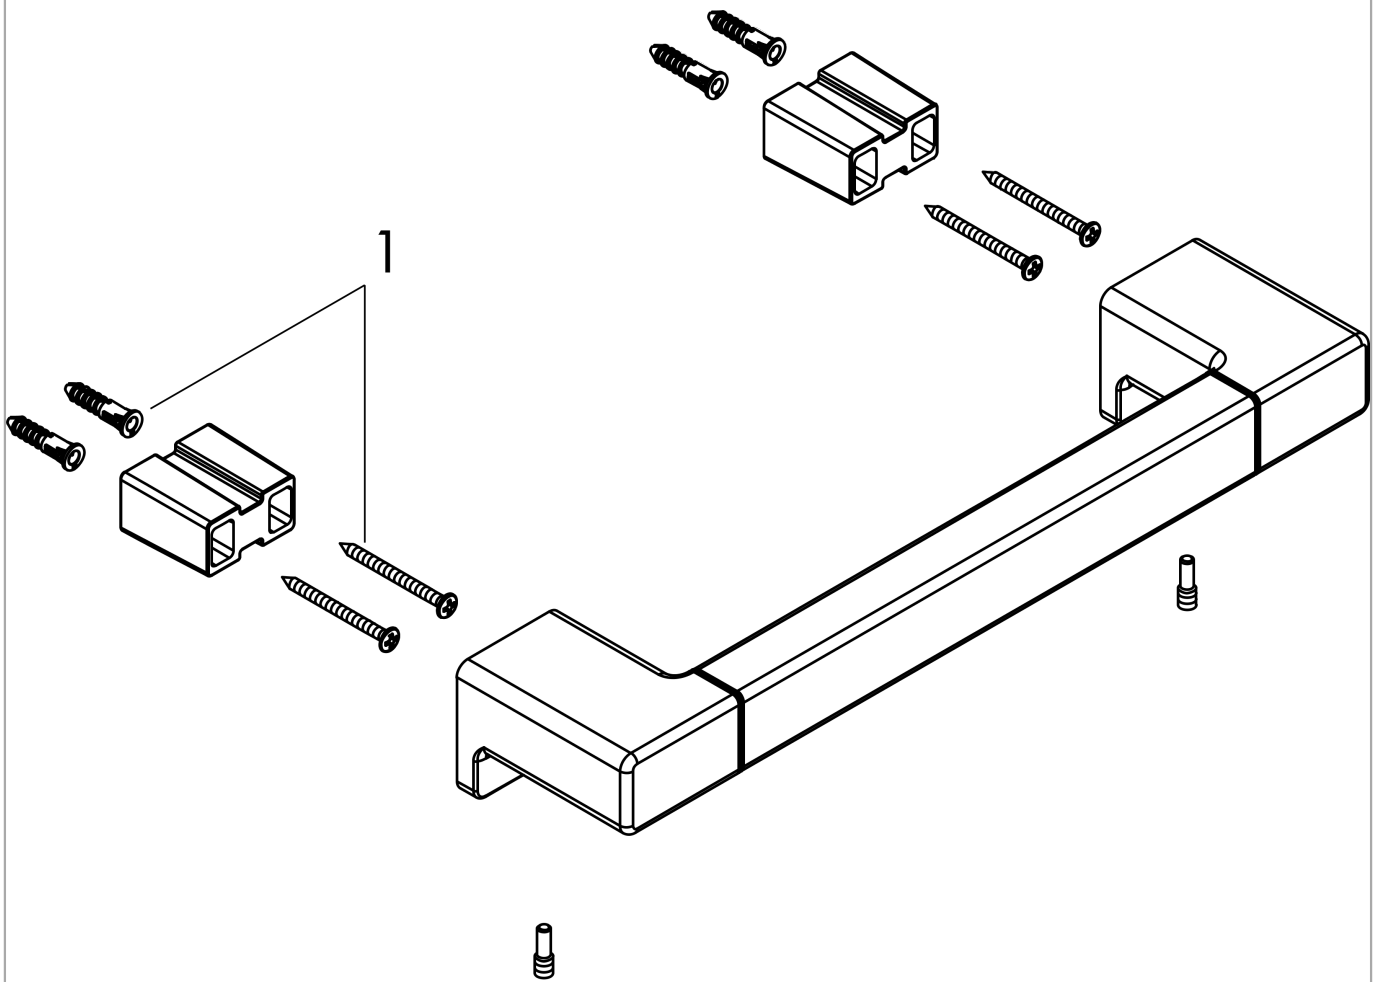

**AddStoris**

**Towel Bar, 12"**

Finishes : **matte white** Part no. : **41744700**

**Description**

**Features**

- Wall-mounted
- Metal
- With mounting material
- Concealed fastening
- Diameter of drilled hole: 6 mm

**Towel Bar, 12"**

Finishes : **matte white**

Part no. : **41744700**

**Exploded drawing**

Year of production: >04/21

**AddStoris**  
**Towel Bar,12"**  
 Finishes : **matte white**    Part no. : **41744700**